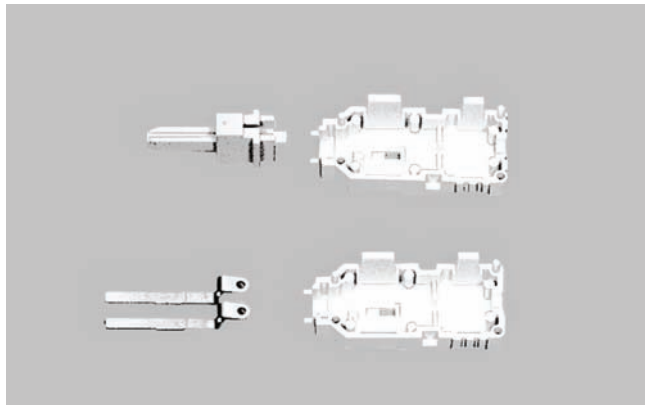

Accessories: Cords and Plugs

Plug Kit 2/1x2-pole

- Plug kit for user assembly
- For parallel connection
- Soldering contact

Order data:	Order-No:	Description	Weight/Pack	Pack
	6624 2 201-00	Plug kit 2/1x2-pole colour: grey, without printing	0.003 kg	1 piece
	6624 2 201-04	Plug kit 2/1x2-pole colour: grey, with printing	0.003 kg	1 piece

Plug Kit 2/2x2-pole

- Plug kit for user assembly
- With disconnection function
(not designed for LSA-PLUS/LSA PROFIL connection modules)
- Soldering contact

Order data:	Order-No:	Description	Weight/Pack	Pack
	6624 2 401-00	Plug kit 2/2x2 pole colour: white, without printing	0.003 kg	1 piece
	6624 2 401-04	Plug kit 2/2x2 pole colour: white, with printing	0.003 kg	1 piece

Accessories: Cords and Plugs

Plug Kit 2/2x2-pole

- Plug kit for user assembly **(without soldering)**
- With disconnection function
(not designed for LSA-PLUS/LSA PROFIL connection modules)

Order data:

Order-No:	Description	Weight/Pack	Pack
6697 2 072-00	Plug kit 2/2x2 pole with one-way safety feature colour: white/grey	0.048 kg	10 pieces