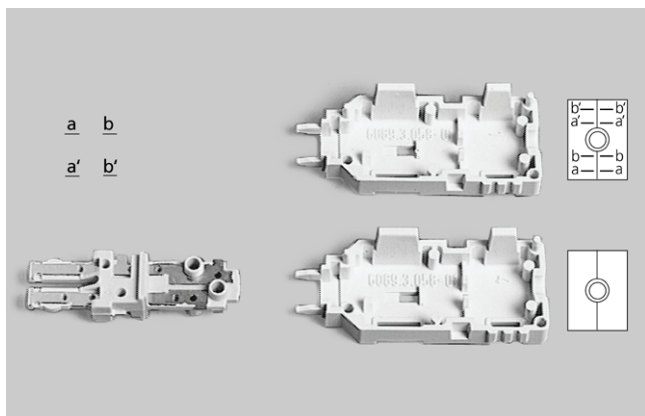

Accessories: Cords and Plugs

Plug Kit 2/1x2-pole

- Plug kit for user assembly
- For parallel connection
- Soldering contact

Order data:	Order-No:	Description	Weight/Pack	Pack
	6624 2 201-00	Plug kit 2/1x2-pole colour: grey, without printing	0.003 kg	1 piece
	6624 2 201-04	Plug kit 2/1x2-pole colour: grey, with printing	0.003 kg	1 piece

Plug Kit 2/2x2-pole

- Plug kit for user assembly
- With disconnection function
(not designed for LSA-PLUS/LSA PROFIL connection modules)
- Soldering contact

Order data:	Order-No:	Description	Weight/Pack	Pack
	6624 2 401-00	Plug kit 2/2x2 pole colour: white, without printing	0.003 kg	1 piece
	6624 2 401-04	Plug kit 2/2x2 pole colour: white, with printing	0.003 kg	1 piece

Accessories: Cords and Plugs

Plug Kit 2/2x2-pole

- Plug kit for user assembly **(without soldering)**
- With disconnection function
(not designed for LSA-PLUS/LSA PROFIL connection modules)

Order data:

Order-No:	Description	Weight/Pack	Pack
6697 2 072-00	Plug kit 2/2x2 pole with one-way safety feature colour: white/grey	0.048 kg	10 pieces

Plug Kit 2/2x4-pole

- Plug kit for user assembly **(without soldering)**
- With disconnection function
(not designed for LSA-PLUS/LSA PROFIL connection modules)

Order data:

Order-No:	Description	Weight/Pack	Pack
6697 2 078-00	Plug kit 2/2x4-pole with one-way safety feature colour: white/grey	0.077 kg	10 pieces