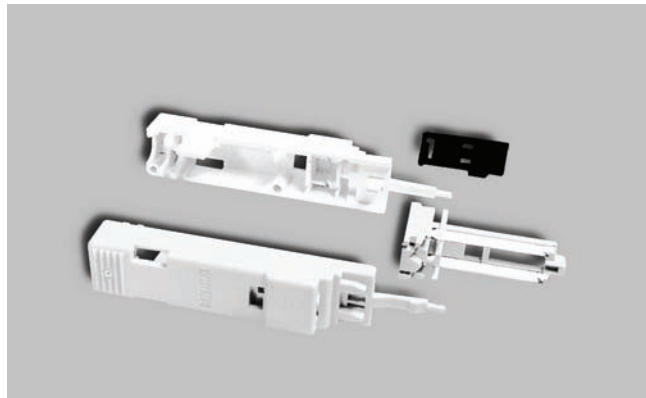

Accessories: Cords and Plugs

Plug Kit 2/1x2-pole

- Plug kit for user assembly
- For parallel connection
- Soldering contact

Order data:	Order-No:	Description	Weight/Pack	Pack
	6624 2 201-00	Plug kit 2/1x2-pole colour: grey, without printing	0.003 kg	1 piece
	6624 2 201-04	Plug kit 2/1x2-pole colour: grey, with printing	0.003 kg	1 piece

Plug Kit 2/2x2-pole

- Plug kit for user assembly
- With disconnection function
(not designed for LSA-PLUS/LSA PROFIL connection modules)
- Soldering contact

Order data:	Order-No:	Description	Weight/Pack	Pack
	6624 2 401-00	Plug kit 2/2x2 pole colour: white, without printing	0.003 kg	1 piece
	6624 2 401-04	Plug kit 2/2x2 pole colour: white, with printing	0.003 kg	1 piece

Accessories: Cords and Plugs

Plug Kit 2/2x2-pole

- Plug kit for user assembly **(without soldering)**
- With disconnection function
(not designed for LSA-PLUS/LSA PROFIL connection modules)

Order data:

Order-No:	Description	Weight/Pack	Pack
6697 2 072-00	Plug kit 2/2x2 pole with one-way safety feature colour: white/grey	0.048 kg	10 pieces

Plug Kit 2/2x4-pole

- Plug kit for user assembly **(without soldering)**
- With disconnection function
(not designed for LSA-PLUS/LSA PROFIL connection modules)

Order data:

Order-No:	Description	Weight/Pack	Pack
6697 2 078-00	Plug kit 2/2x4-pole with one-way safety feature colour: white/grey	0.077 kg	10 pieces