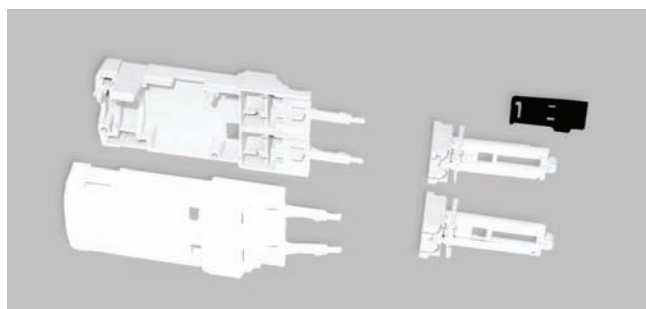

Plug Kit 2/2x2-pole

- Plug kit for user assembly
- With disconnection function
(not designed for LSA-PLUS/LSA PROFIL connection modules)
- Soldering contact

Order data:	Order-No:	Description	Weight/Pack	Pack
	6624 2 401-00	Plug kit 2/2x2 pole colour: white, without printing	0.003 kg	1 piece
	6624 2 401-04	Plug kit 2/2x2 pole colour: white, with printing	0.003 kg	1 piece

Accessories: Cords and Plugs

Plug Kit 2/2x2-pole

- Plug kit for user assembly **(without soldering)**
- With disconnection function
(not designed for LSA-PLUS/LSA PROFIL connection modules)

Order data:

Order-No:	Description	Weight/Pack	Pack
6697 2 072-00	Plug kit 2/2x2 pole with one-way safety feature colour: white/grey	0.048 kg	10 pieces

Plug Kit 2/2x4-pole

- Plug kit for user assembly **(without soldering)**
- With disconnection function
(not designed for LSA-PLUS/LSA PROFIL connection modules)

Order data:

Order-No:	Description	Weight/Pack	Pack
6697 2 078-00	Plug kit 2/2x4-pole with one-way safety feature colour: white/grey	0.077 kg	10 pieces